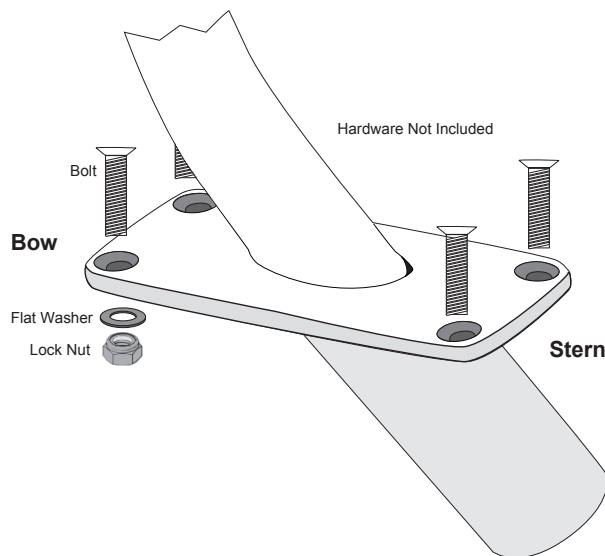

STRIKER BASE GUNNEL MOUNT

TACO Marine Striker Bases are the strongest flush mount bases on the market today and feature a patented hex nut locking mechanism that allows multiple fishing positions.

FEATURES & BENEFITS

- Polished stainless steel Type-316L
- Unique hex nut locking design offers multiple fishing positions
- Ambidextrous 45° arm ideal for trolling from gunnel
- Two different base sizes to choose from
- Removable arm allows for unobstructed gunnel
- Sold in pairs
- Patent #5,921,196

NOTE

- For use at trolling speeds only
- Arm does not lock into mount
- Outriggers should be in the vertical position when the boat is operating at running speeds

PART NUMBER	DESCRIPTION	BASE DIM.	U of M	STD. PK.	UPC
F16-0150-F	Gunnel mount w/45° Arm	1-1/2"	Each	4	630838009915
F16-0212-F	Gunnel mount w/45° Arm	1-1/8"	Each	4	630838009892