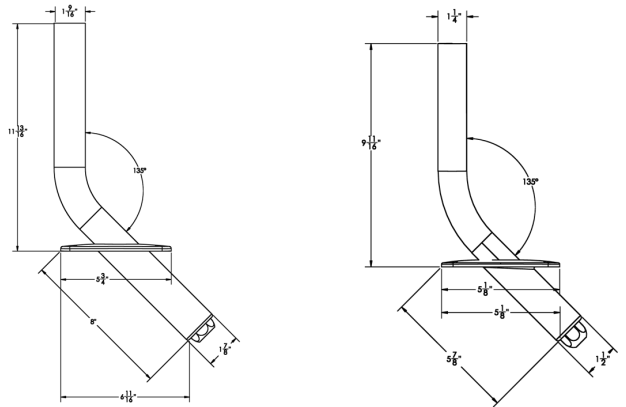

STRIKER BASE GUNNEL MOUNT

TACO Marine Striker Bases are the strongest flush mount bases on the market today and feature a patented hex nut locking mechanism that allows multiple fishing positions.

FEATURES & BENEFITS

- Polished stainless steel Type-316L
- Unique hex nut locking design offers multiple fishing positions
- Ambidextrous 45° arm ideal for trolling from gunnel
- Two different base sizes to choose from
- Removable arm allows for unobstructed gunnel
- Sold in pairs
- Patent #5,921,196

NOTE

- For use at trolling speeds only
- Arm does not lock into mount
- Outriggers should be in the vertical position when the boat is operating at running speeds

PART NUMBER	DESCRIPTION	BASE DIM.	U of M	STD. PK.	UPC
F16-0150-F	Gunnel mount w/45° Arm	1-1/2"	Each	4	630838009915
F16-0212-F	Gunnel mount w/45° Arm	1-1/8"	Each	4	630838009892